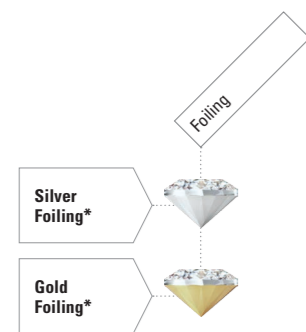

Chemical composition (Gold): $\text{SiO}_2, \text{Na}_2\text{O} + \text{K}_2\text{O} + \text{CaO}, \text{CuO} + \text{SnO} + \text{Fe}_2\text{O}_3$

Chemical composition (Black): $\text{SiO}_2, \text{Na}_2\text{O} + \text{K}_2\text{O} + \text{CaO}, \text{CuO} + \text{SnO} + \text{Fe}_2\text{O}_3 + \text{CoO} + \text{NiO}$

Hardness: 5-6° Mohs

Density: 2.58g/cm³

Heat resistance: 750 °C/1,382 °F

Colors

Gold

Blue

Black

Foiling

Foiling is the application of a reflective layer on the underside of the stone to maximize brilliance. Foiled stones are also suitable for gluing.

* Available on all colors.

Round Cuts

Sizes, Weight and Packing Units