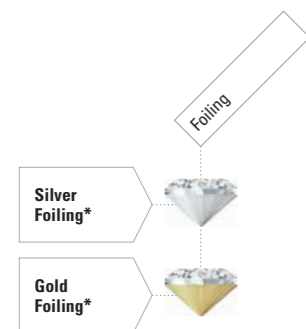

Synthetic Spinel

With a slightly higher refractive index than its natural counterpart, synthetic spinel is one of the most shiny and durable imitation gemstones. Preciosa Synthetic Spinel comes in three shades of blue, the rarest color of naturally occurring spinel, and in a variety of our exquisite round and fancy cuts.

Synthetic Spinel

suitable for lost-wax casting

Chemical composition: $MgAl_2O_4$

Structure: cubic

Hardness: 8° Mohs

Density: 3.6g/cm³

Refractive index: 1.5-1.7

Heat resistance: 1,100 °C/2,012 °F

Colors

Aquamarine

Medium Blue

Dark Blue

Foiling

Foiling is the application of a reflective layer on the underside of the stone to maximize brilliance. Foiled stones are also suitable for gluing.

* Available on all colors.

Round Cuts

Sizes, Weight and Packing Units

Size	Aquamarine	Medium Blue	Dark Blue	Approx. wt of 100 pcs	Approx. pcs per 1 gram	Packg. unit
MM PIECES						
0.50	○	○	○	0.013	7,508	1,000
0.60	○	○	○	0.023	4,274	1,000