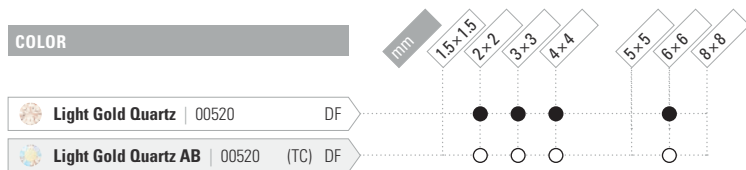

MC Baguette MAXIMA

ART. 435 26 212
 SIZE MM 3×2, 4×2, 5×2, 5×2.5, 6×2, 7×3, 10×3, 10×5

MC Square MAXIMA

ART. 435 23 211
 SIZE mm 1.5×1.5, 2×2, 3×3, 4×4

ART. 435 23 615
 SIZE mm 5×5, 6×6, 8×8

- Standard catalogue item
- Minimum order quantity required