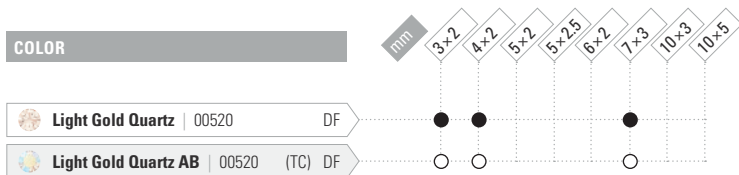

MC Baguette MAXIMA

ART. 435 26 212
SIZE MM 3×2, 4×2, 5×2, 5×2.5, 6×2, 7×3, 10×3, 10×5