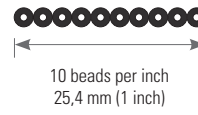

Natural Transparent

Transparent-Silver Line

Natural Opaque

Note:

Slight deviations in colors and sizes to be tolerated.

Shape Overview

Sizing

Size 6/0
aprox. 4.6 mm

Size 8/0
aprox. 2.9 mm

Size 10/0
aprox. 2.3 mm

Packaging and weight

Round Hole

Art.	Packing unit	Size	Average weight of standard box (Crystal)
MM	TYPE		KG
3** 19 001	BOX	6/0	1/7
3** 19 001	BOX	8/0	1/7
3** 19 001	BOX	10/0	1/7