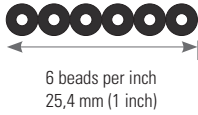

Natural Transparent

Transparent-Silver Line

Natural Opaque

Note:

Slight deviations in colors and sizes to be tolerated.

Shape Overview

Sizing

Size 6/0
aprox. 4.6 mm

Size 8/0
aprox. 2.9 mm

Size 10/0
aprox. 2.3 mm

Packaging and weight

Round Hole

Art.	Packing unit	Size	Average weight of standard box (Crystal)
MM	TYPE		KG
3** 19 001	BOX	6/0	1/7
3** 19 001	BOX	8/0	1/7
3** 19 001	BOX	10/0	1/7